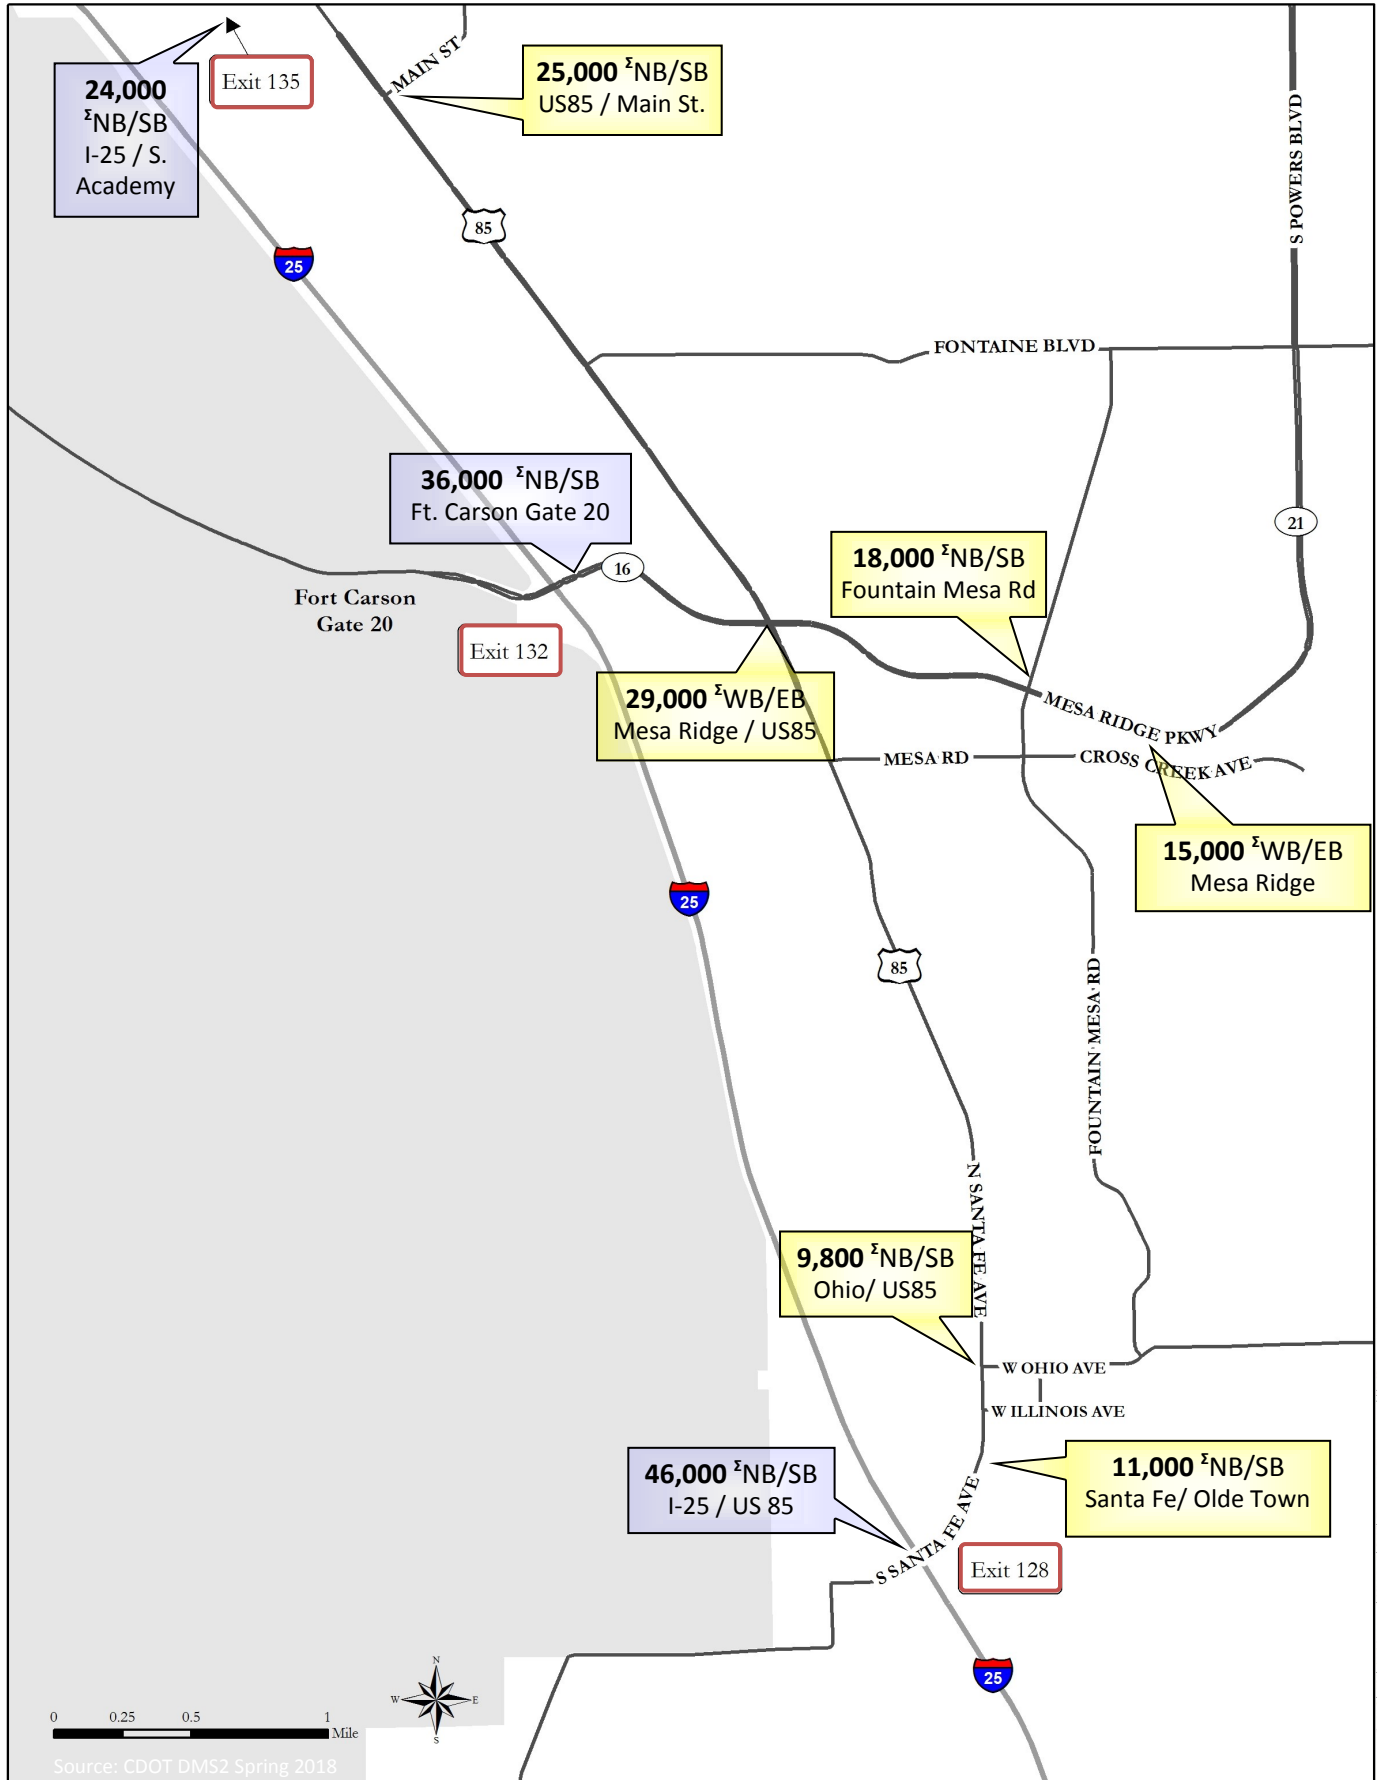

Fountain, CO 2019 Daily Traffic Counts